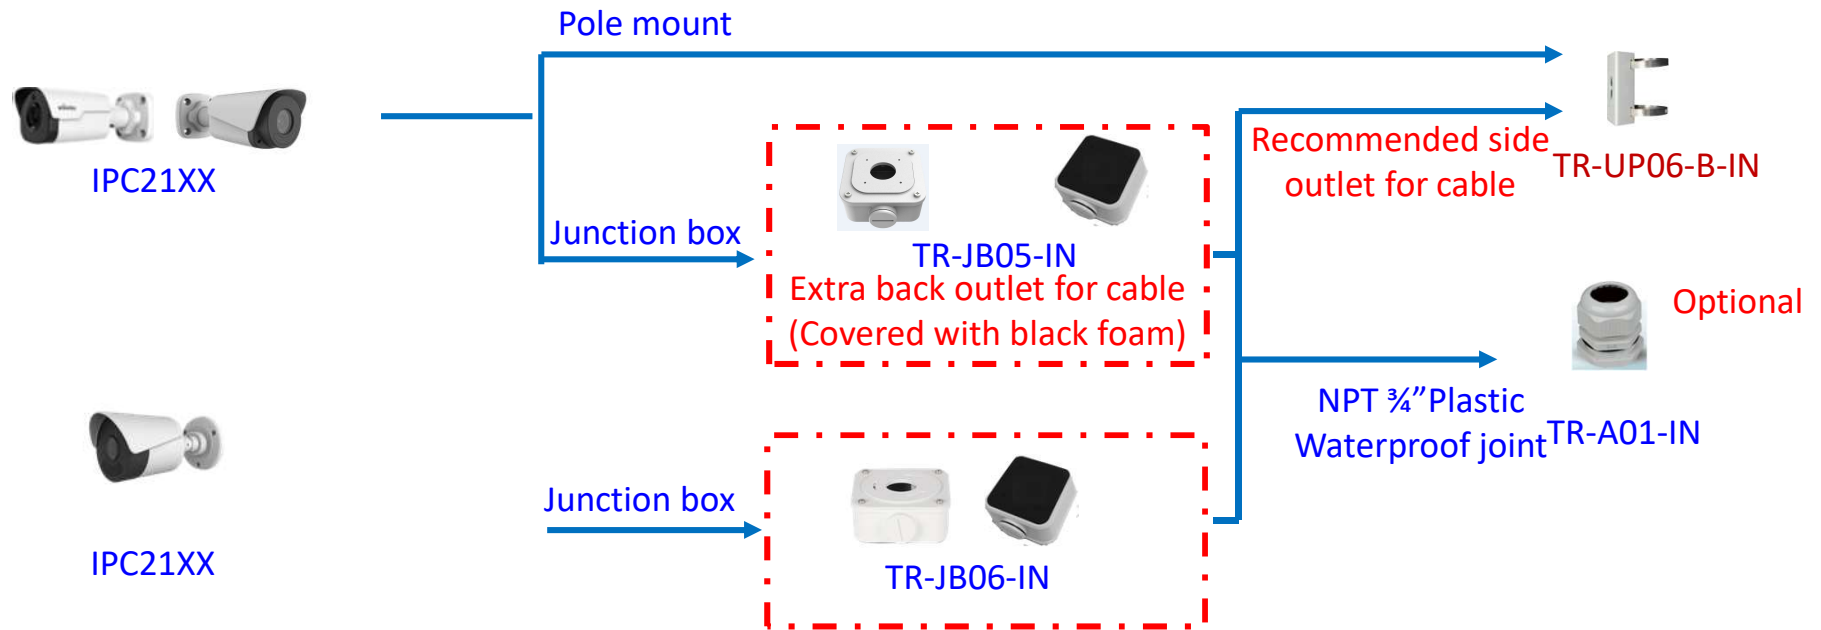

Bullet camera mount