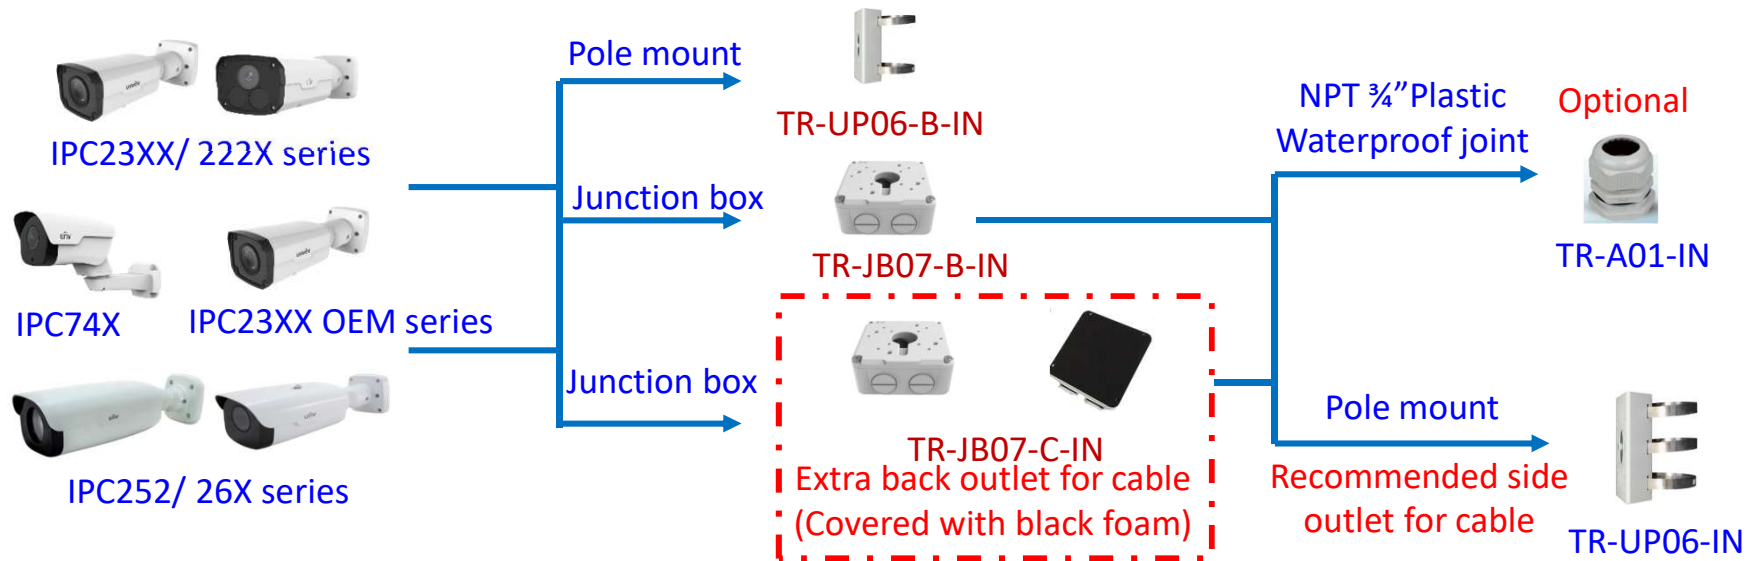

Bullet camera mount