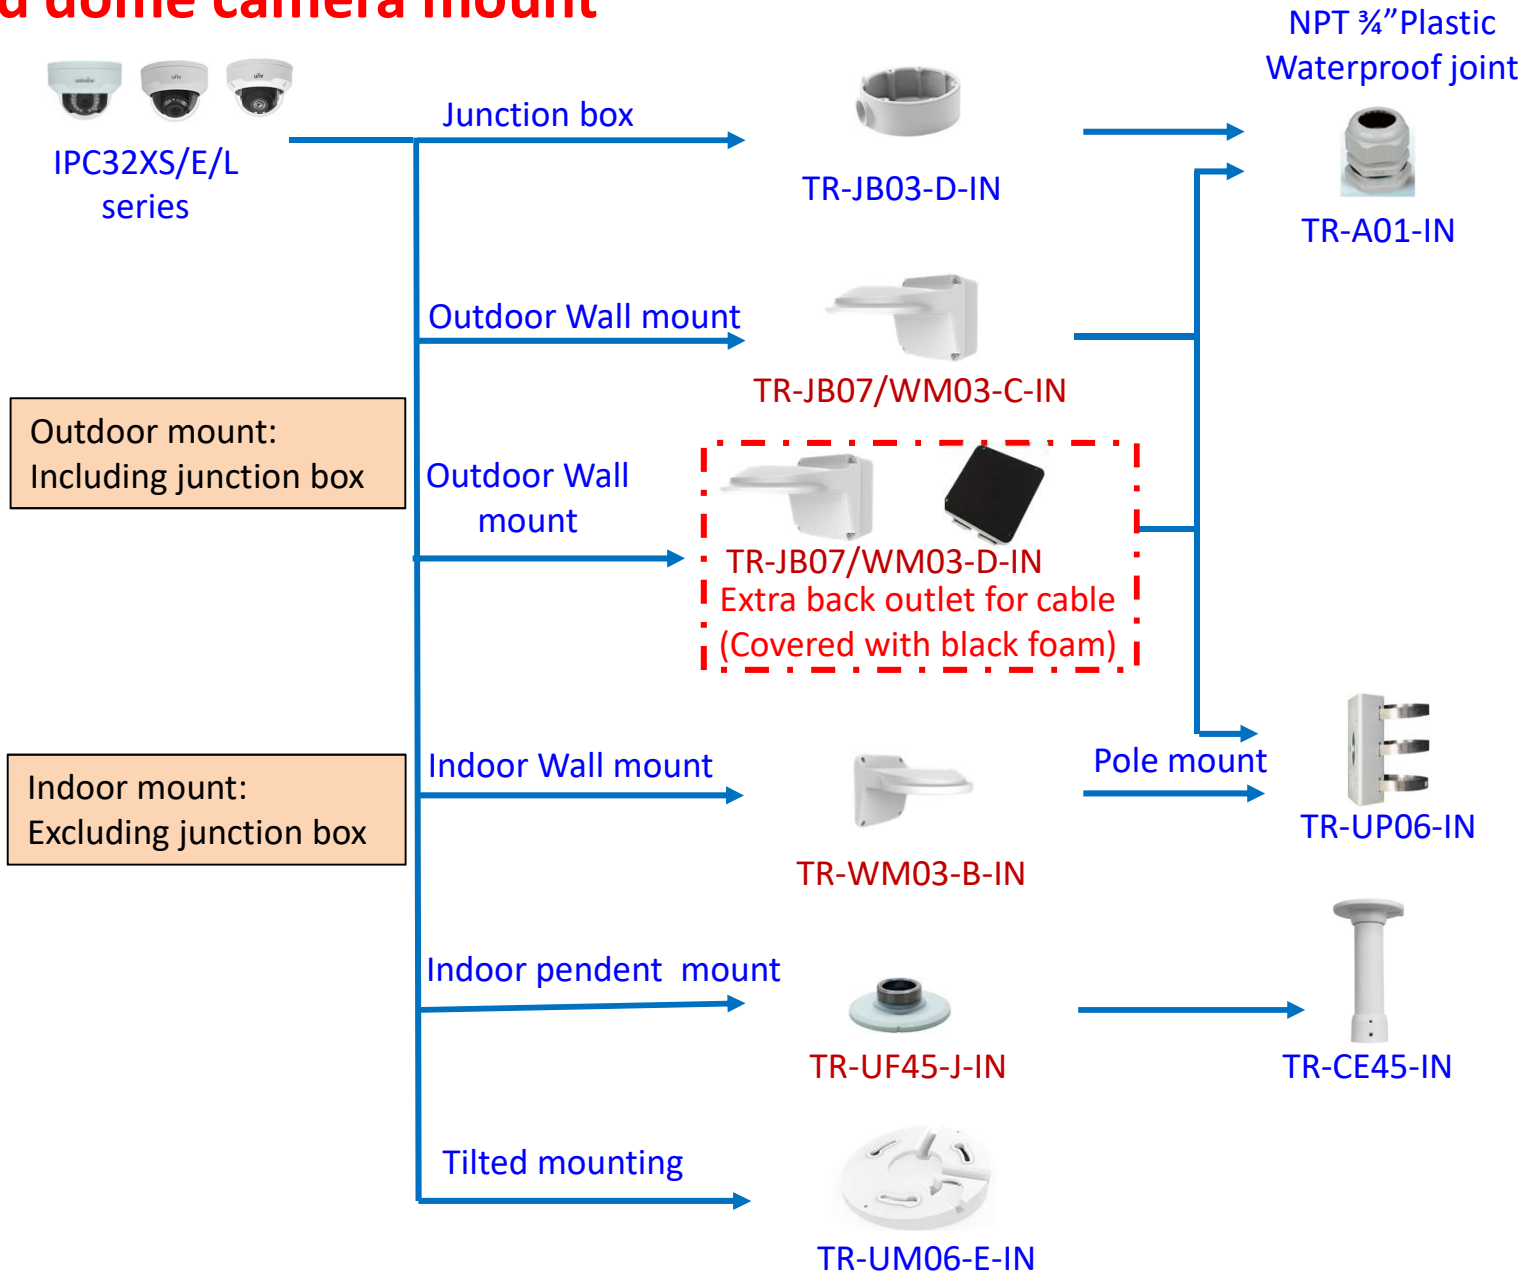

# IPC Accessories Installation Guide

2018-04-03

# Dome camera mount

# Fixed dome camera mount