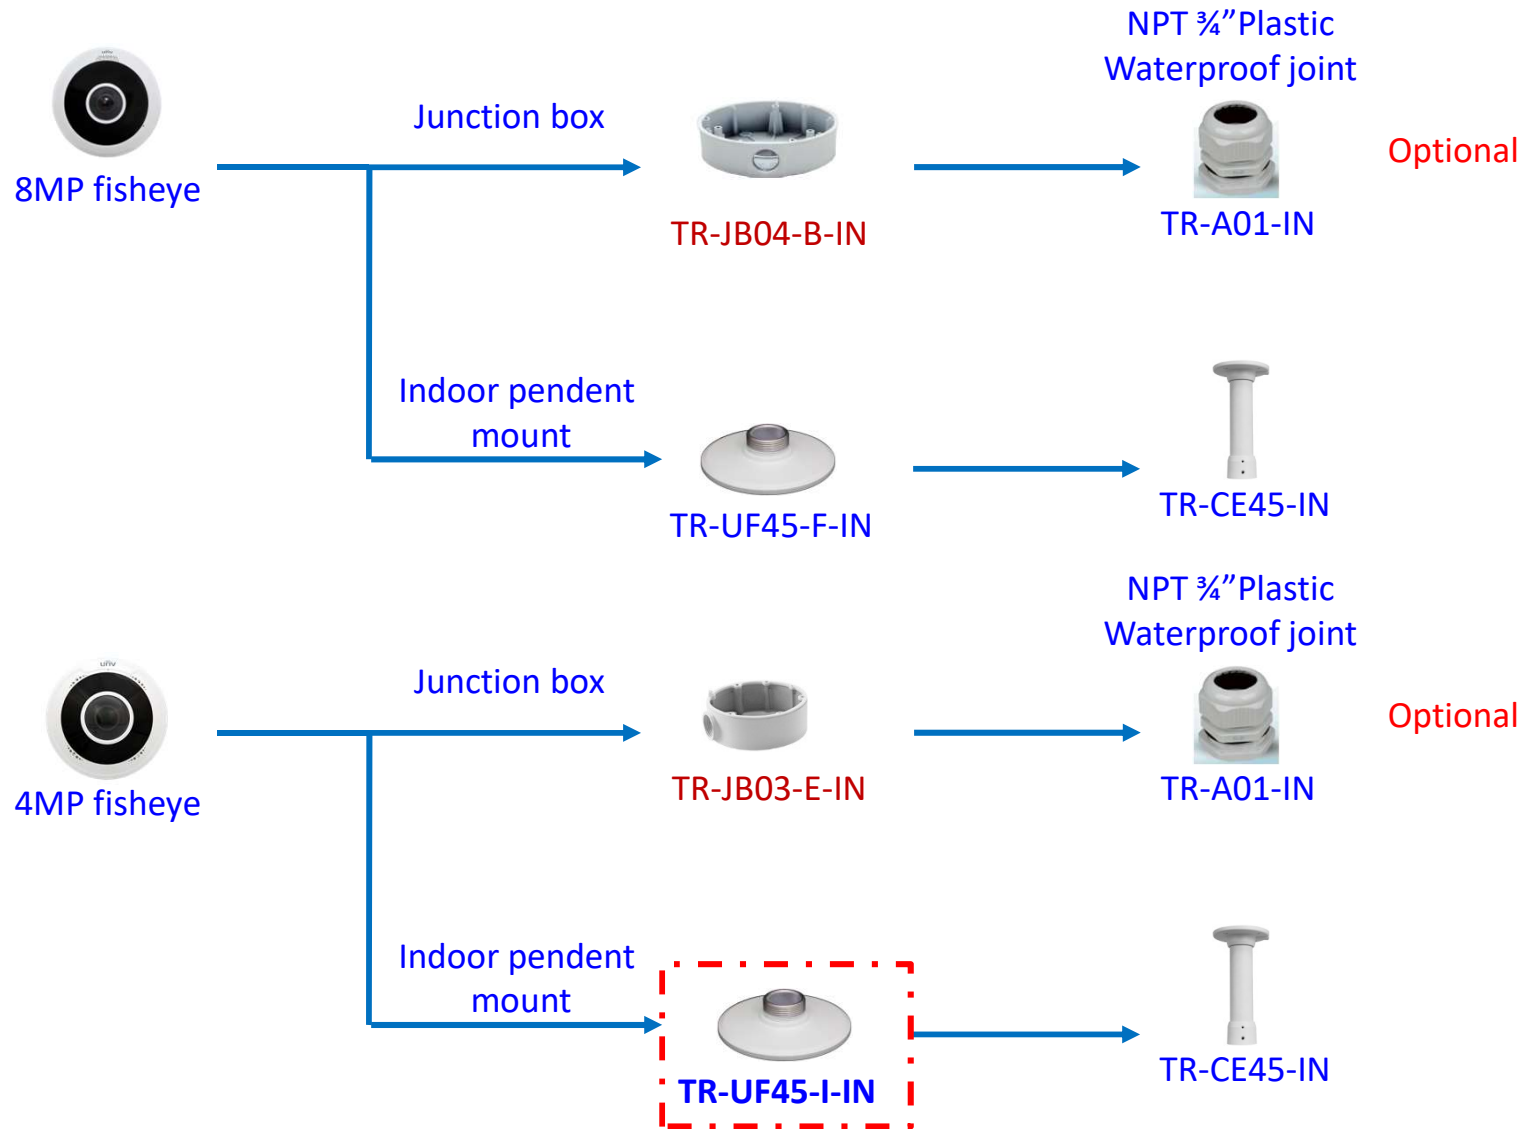

# Fixed dome camera mount

# Fixed dome camera mount

Only Indoor mount:  
Excluding junction box

# Mini dome camera mount

# 8MP Fisheye camera mount